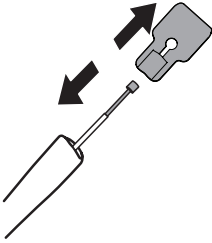

5 Fit tips!

i

ok ✓

Not ok ✗

Not ok ✗

6