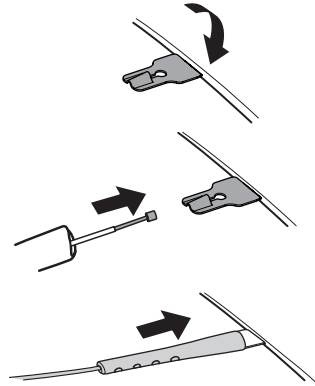

5 Fit tips!

i

ok ✓

Not ok ✗

Not ok ✗

6