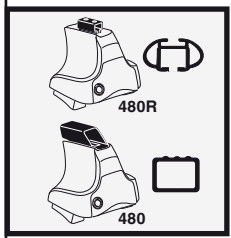

	Y
NISSAN Murano, 5-dr SUV, 03-07, 08-	41

	X inch	X mm
NISSAN Murano, 5-dr SUV, 03-07, 08-	43 ⁷ / ₈ "	1116 mm

	Y inch	Y mm
NISSAN Murano, 5-dr SUV, 03-07, 08-	41 ³ / ₄ "	1061 mm

4

NISSAN Murano, 5-dr SUV, 03-07, 08-