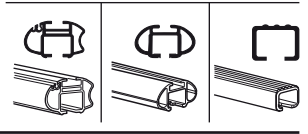

Kit 1397

NISSAN Murano, 5-dr SUV, 03-07, 08-

480R
754