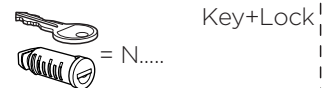

# Thule RideAlong Lite

100109, 100110, 100111

**THULE**  
SWEDEN

Key+Lock

= N....

**No**  
N001-N200  
**Sparepart No**  
1500001001 - 1500001200

Key

**No**  
N001-N200  
**Sparepart No**  
1500002001 - 1500002200