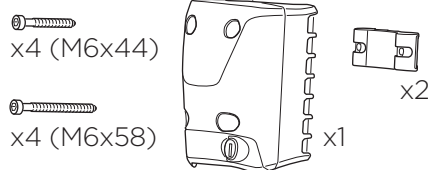

100202

52736 M6x44 for round frames

52737 M6x58 for oval frames