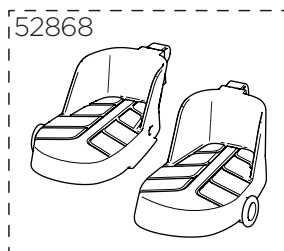

# Thule RideAlong Lite

100109, 100110, 100111

**THULE**  
SWEDEN

Key+Lock

= N....

**No**  
N001-N200  
**Sparepart No**  
1500001001 - 1500001200

Key

**No**  
N001-N200  
**Sparepart No**  
1500002001 - 1500002200