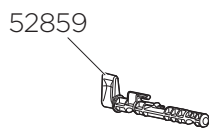

# Thule RideAlong Lite

100109, 100110, 100111

**THULE**  
SWEDEN

Key+Lock

= N....

**No**  
N001-N200  
**Sparepart No**  
1500001001 - 1500001200

Key

**No**  
N001-N200  
**Sparepart No**  
1500002001 - 1500002200