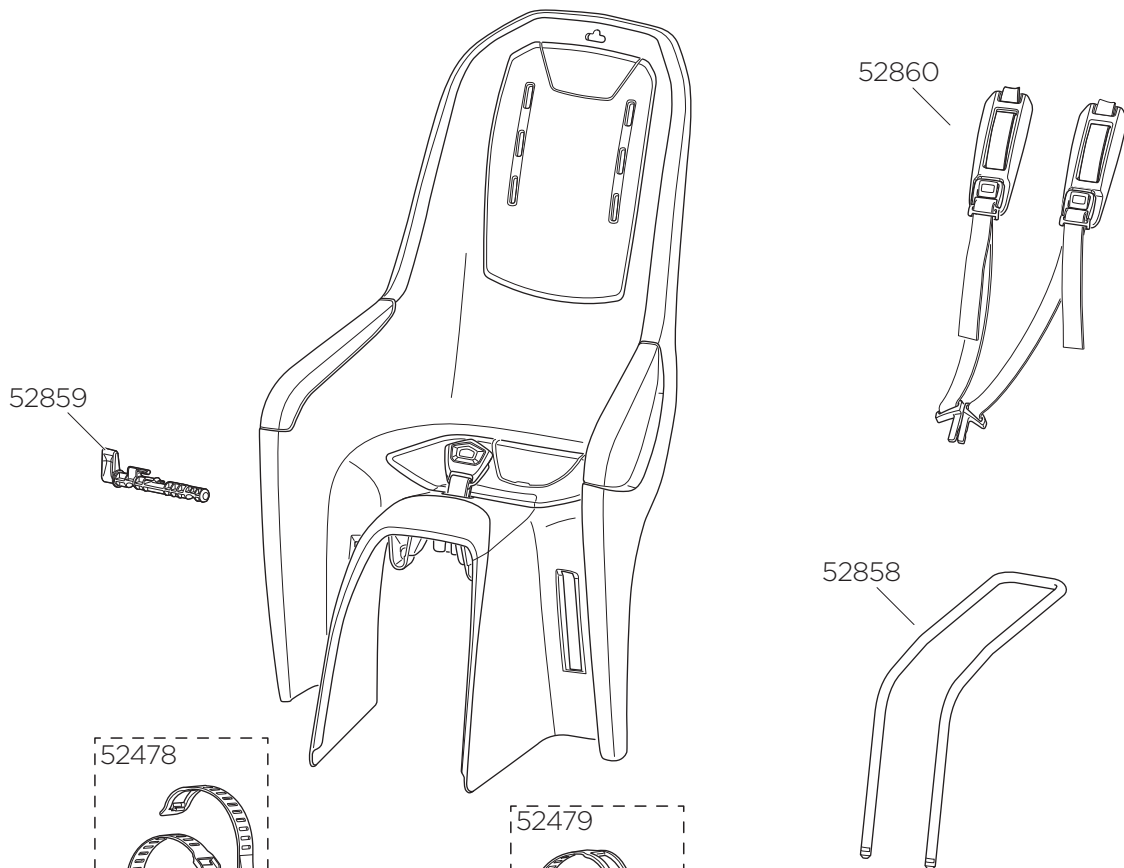

# Thule RideAlong Lite

100109, 100110, 100111

**THULE**  
SWEDEN

Key+Lock

= N....

**No**  
N001-N200  
**Sparepart No**  
1500001001 - 1500001200

Key

**No**  
N001-N200  
**Sparepart No**  
1500002001 - 1500002200

## 100202

## 52737 M6x58 for oval frames