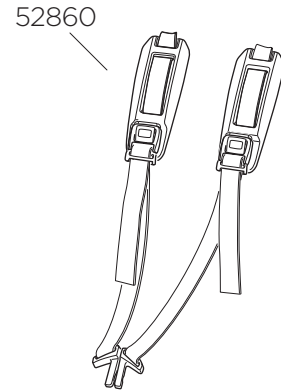

# Thule RideAlong Lite

100109, 100110, 100111

**THULE**  
SWEDEN

Key+Lock

= N....

**No**  
N001-N200  
**Sparepart No**  
1500001001 - 1500001200

Key

**No**  
N001-N200  
**Sparepart No**  
1500002001 - 1500002200

## 52736 M6x44 for round frames

## 52737 M6x58 for oval frames